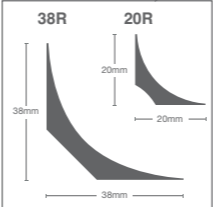

Technical drawings - Floors

D1/03/05

AltroMastic 100

Altro sheet flooring

Technical drawings - Floors

D3

Hot welded joint

Altro sheet flooring

D2

AltroMastic 100

Altro sheet flooring

D4/03/05

Wall finish

Capping seal C7

Altro sheet flooring