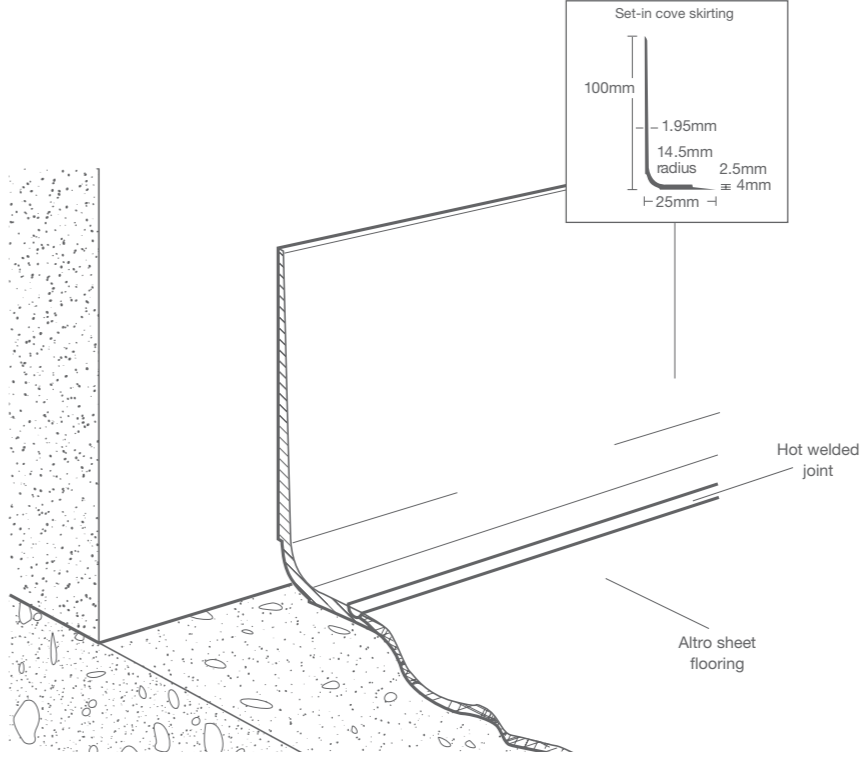

Self-covered with cove former and capping seal

Technical drawings - Floors

Set-in cove skirting

D3

Hot welded joint

Altro sheet flooring

D2