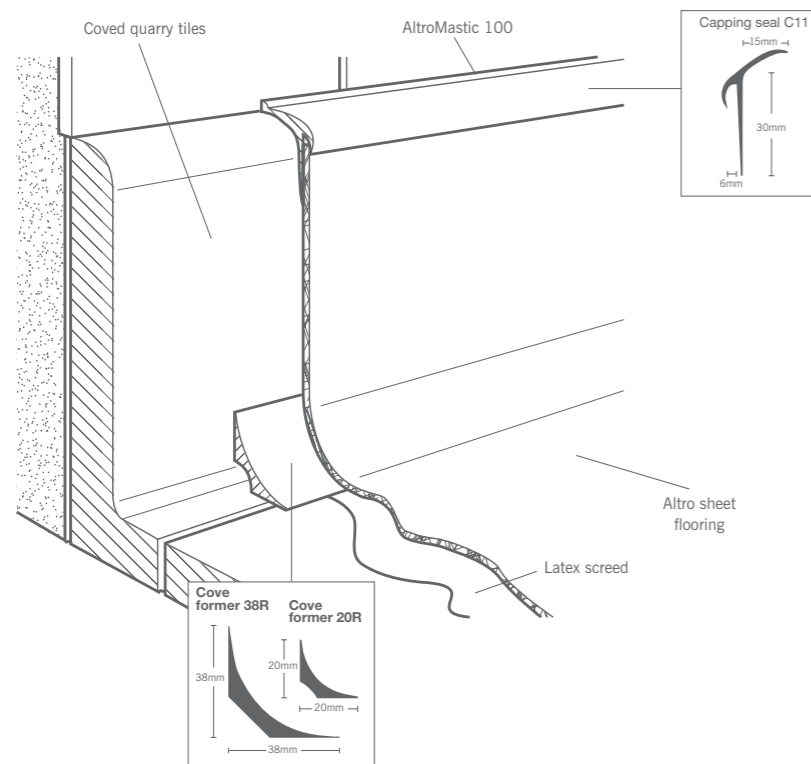

Self-coved with cove former and capping seal C11 over floor tiles

D6/03/05