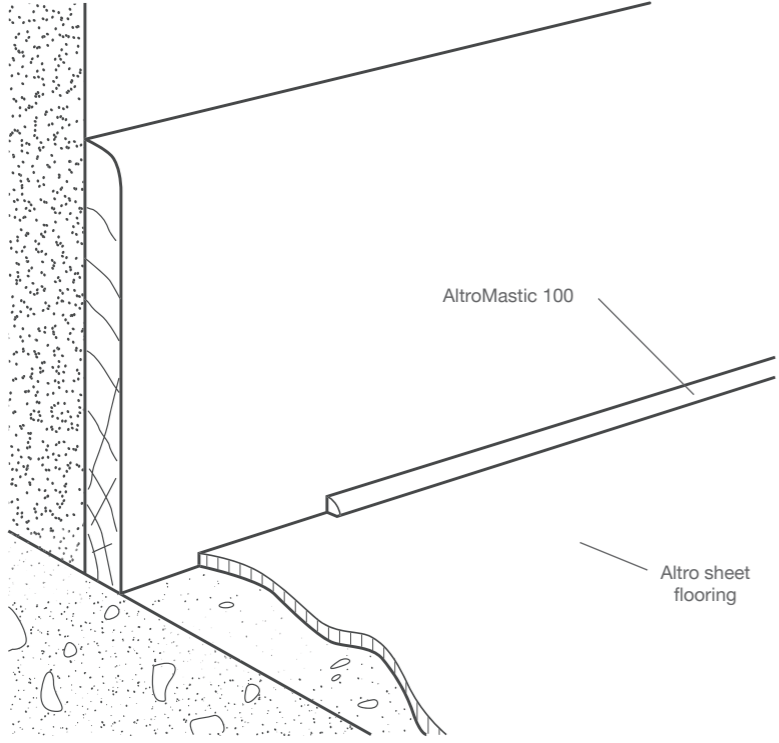

Available in 12 colours.

Almond | FT/32
LRV 70

For colours see pages 80-81.
For full technical details altro.com

Technical drawings - Floors

Straight laid

D1/03/05

AltroMastic 100

Altro sheet flooring