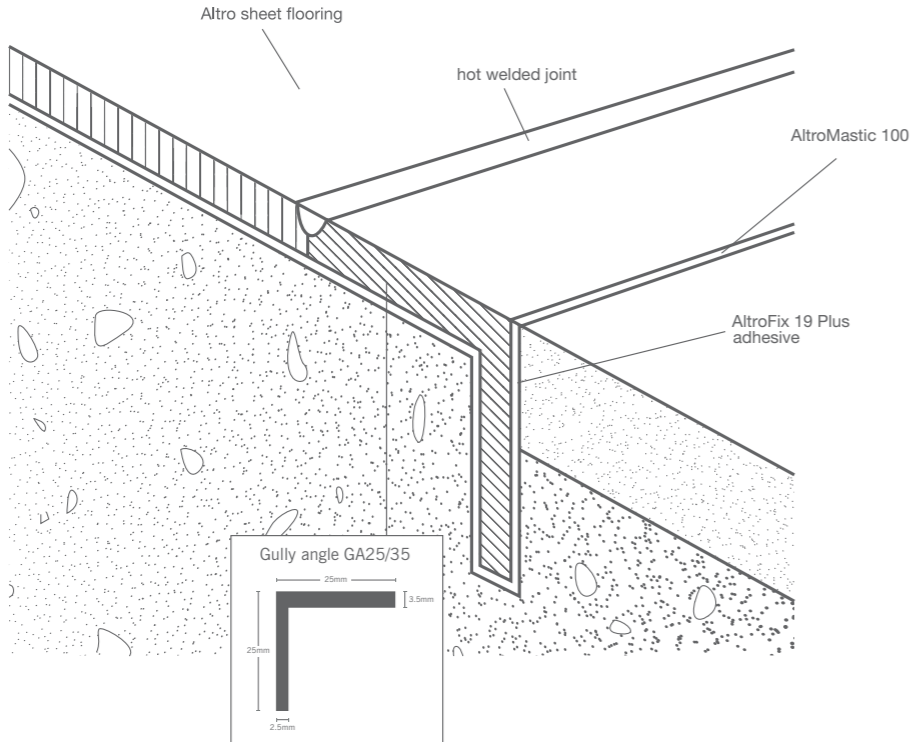

Technical drawings - Floors

Finished to gully angle

D10/03/05