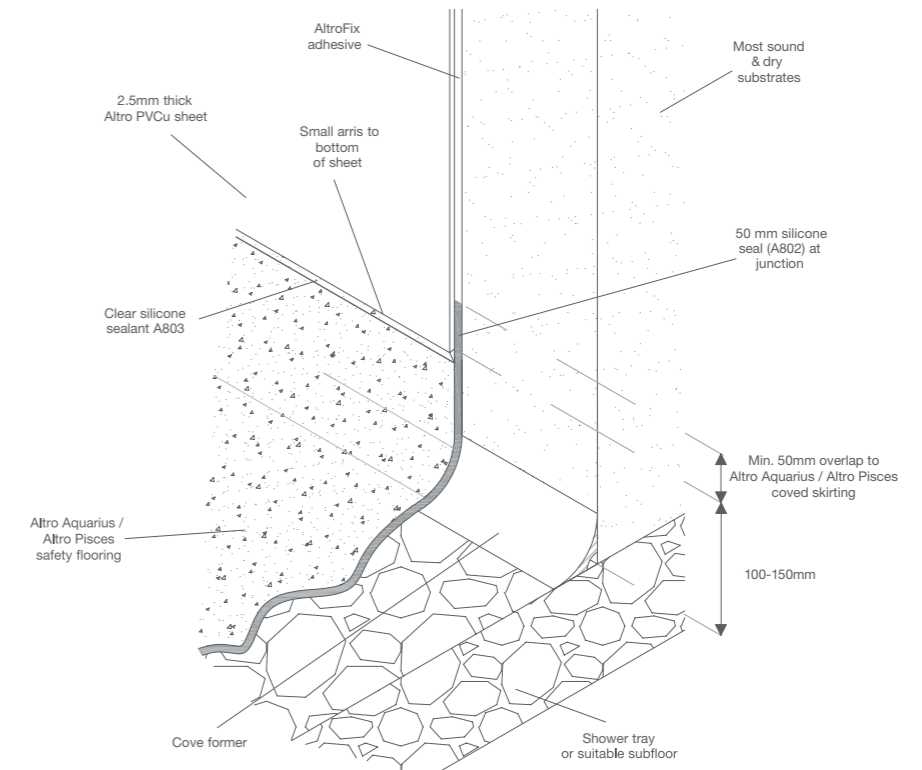

WF4

Shower tray detail for dementia-friendly environments available at www.altro.com

Technical drawings - Walls

Altro wall system to Altro resilient flooring overlap detail

WF4a

Altro wall system to Altro resin flooring detail