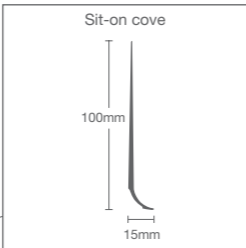

Hot welded joint

Altro sheet flooring

D2