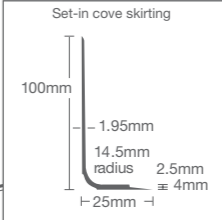

Technical drawings - Floors

Set-in cove skirting

D3