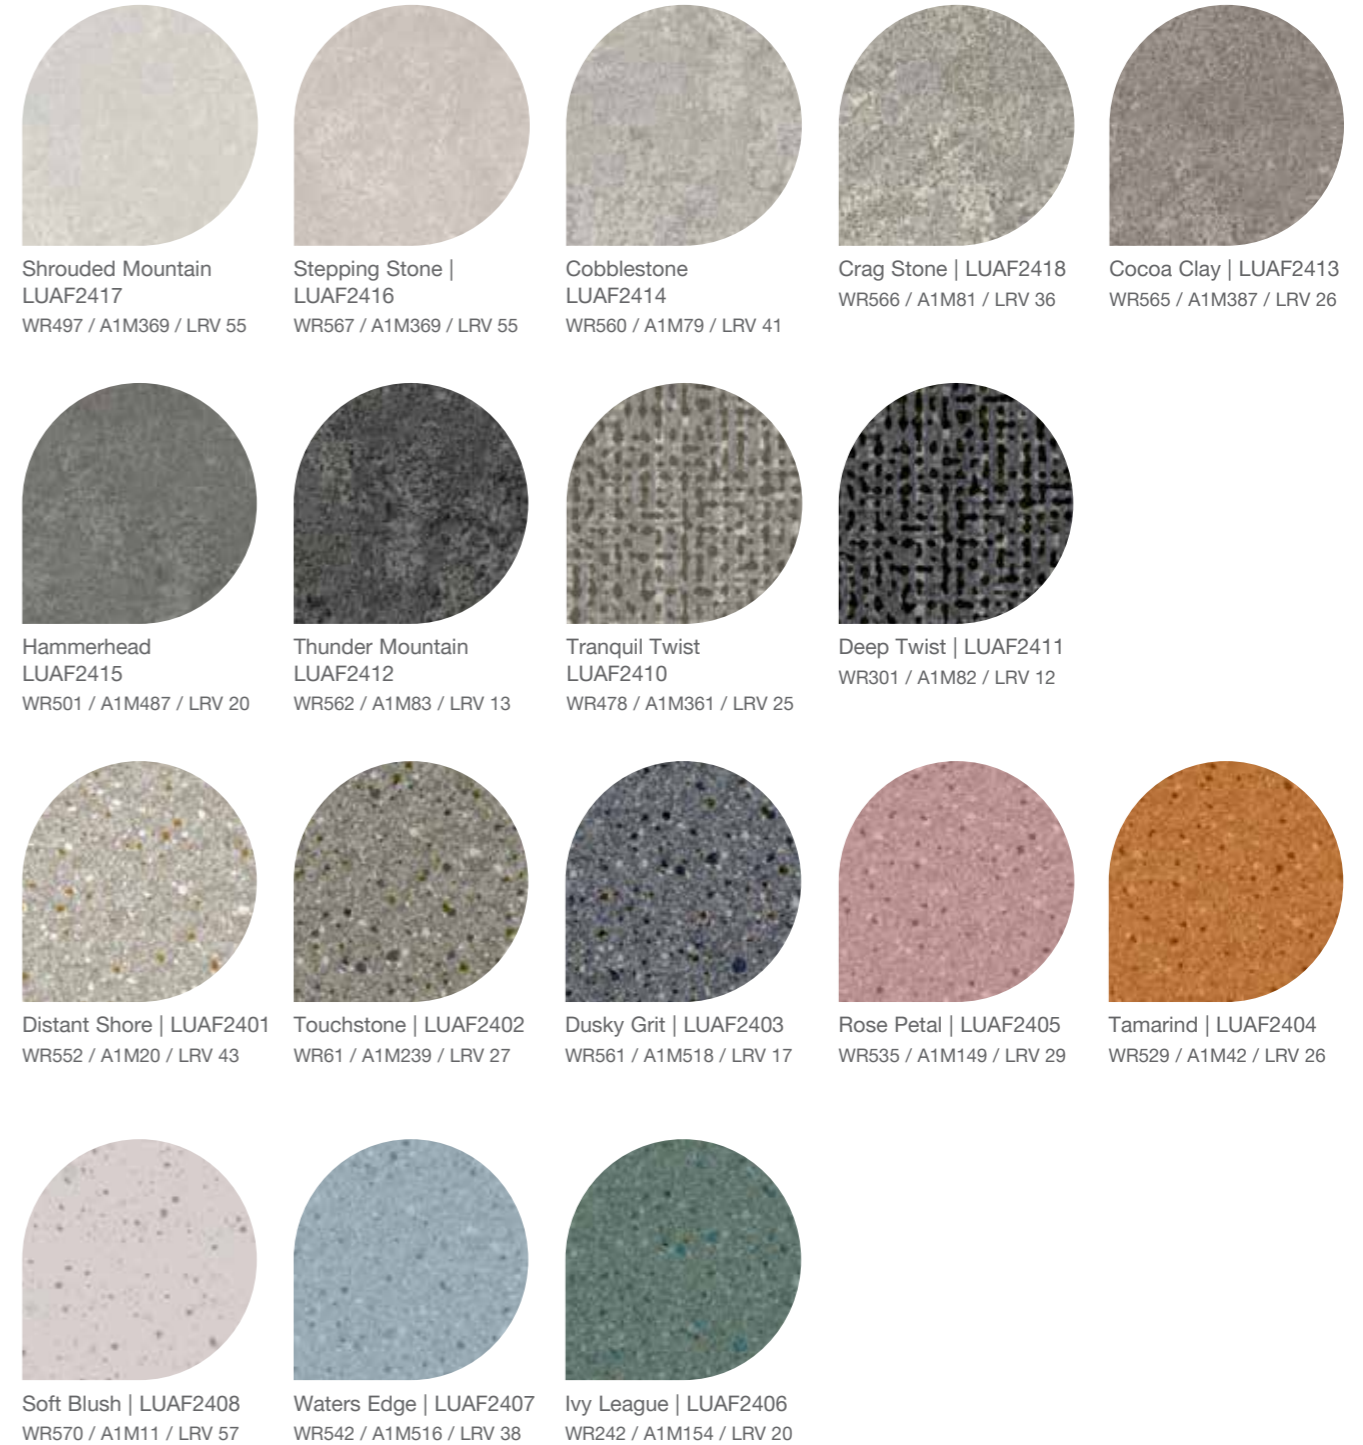

Floors

Shrouded Mountain
LUAF2417
WR497 / A1M369 / LRV 55

Stepping Stone |
LUAF2416
WR567 / A1M369 / LRV 55

Cobblestone
LUAF2414
WR560 / A1M79 / LRV 41

Crag Stone | LUAF2418
WR566 / A1M81 / LRV 36

Cocoa Clay | LUAF2413
WR565 / A1M387 / LRV 26

Hammerhead
LUAF2415
WR501 / A1M487 / LRV 20

Thunder Mountain
LUAF2412
WR562 / A1M83 / LRV 13

Tranquil Twist
LUAF2410
WR478 / A1M361 / LRV 25

Deep Twist | LUAF2411
WR301 / A1M82 / LRV 12

Distant Shore | LUAF2401
WR552 / A1M20 / LRV 43

Touchstone | LUAF2402
WR61 / A1M239 / LRV 27

Dusky Grit | LUAF2403
WR561 / A1M518 / LRV 17

Rose Petal | LUAF2405
WR535 / A1M149 / LRV 29

Tamarind | LUAF2404
WR529 / A1M42 / LRV 26

Soft Blush | LUAF2408
WR570 / A1M11 / LRV 57

Waters Edge | LUAF2407
WR542 / A1M516 / LRV 38

Ivy League | LUAF2406
WR242 / A1M154 / LRV 20