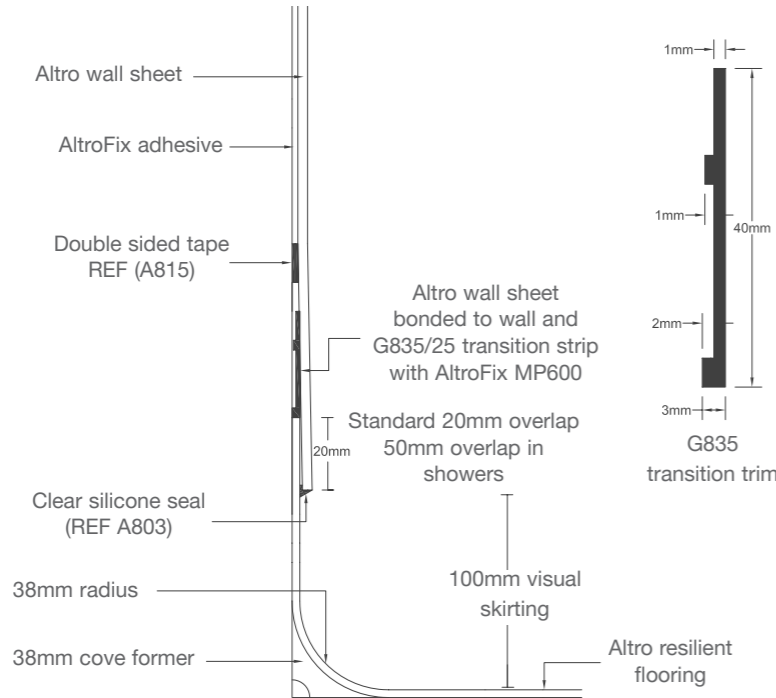

Technical drawings - Walls

Concealed transition strip

WHTT2