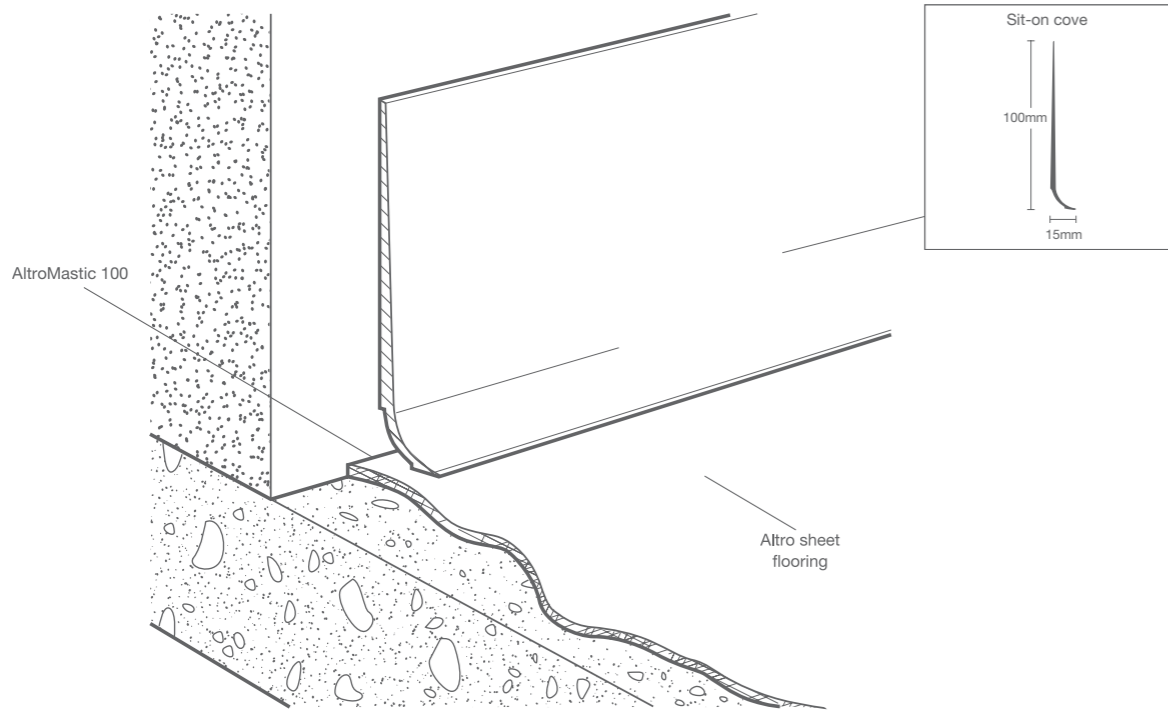

AltroMastic 100

Altro sheet flooring

D4/03/05