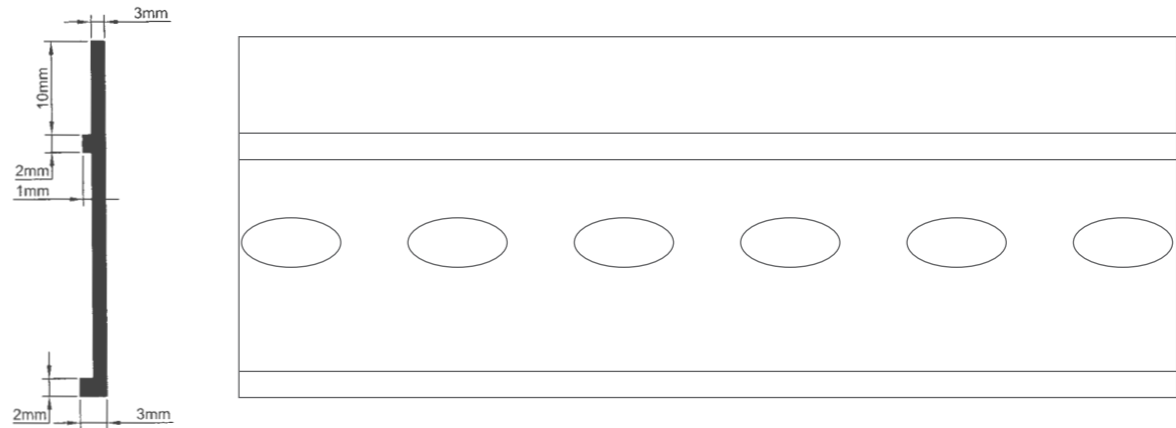

Technical drawings - Walls

Concealed transition strip

WHTT4

The hidden transition strip has been designed to maintain the overlap detail when replacing flooring without the need to replace the wall system, for installation guidance contact the Altro technical team on 01462 707600.

WHTT3