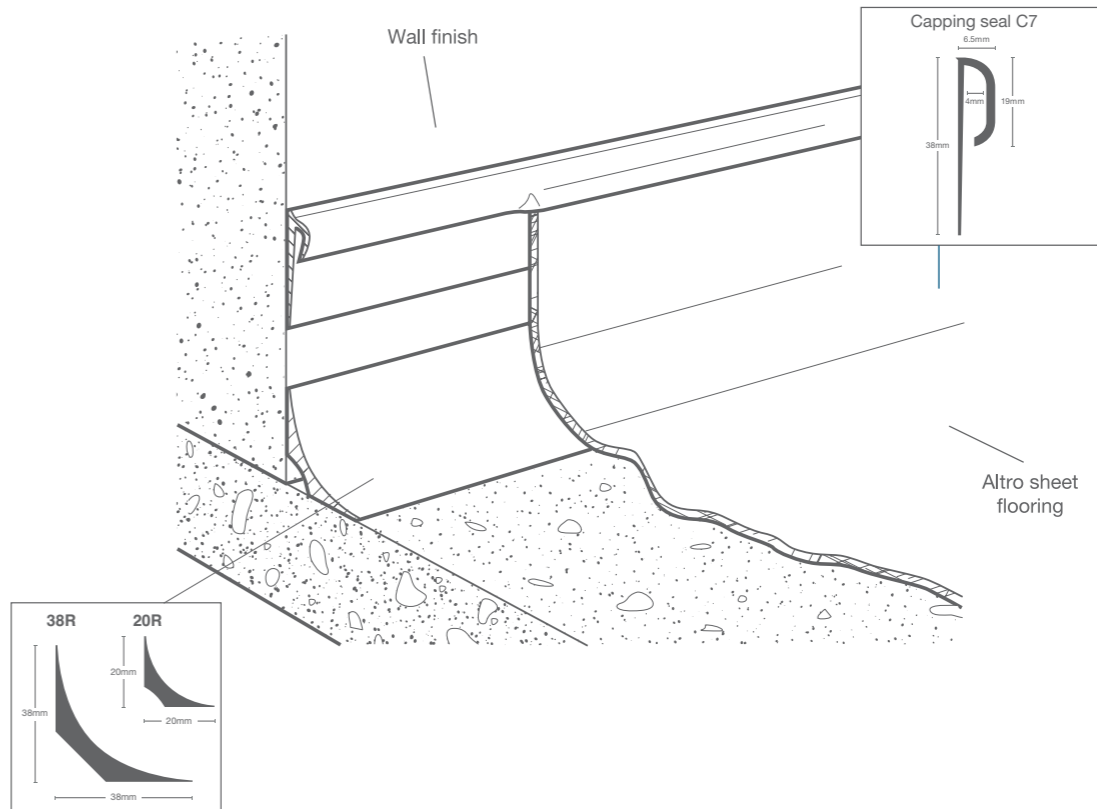

Wall finish

Capping seal C7

Altro sheet flooring